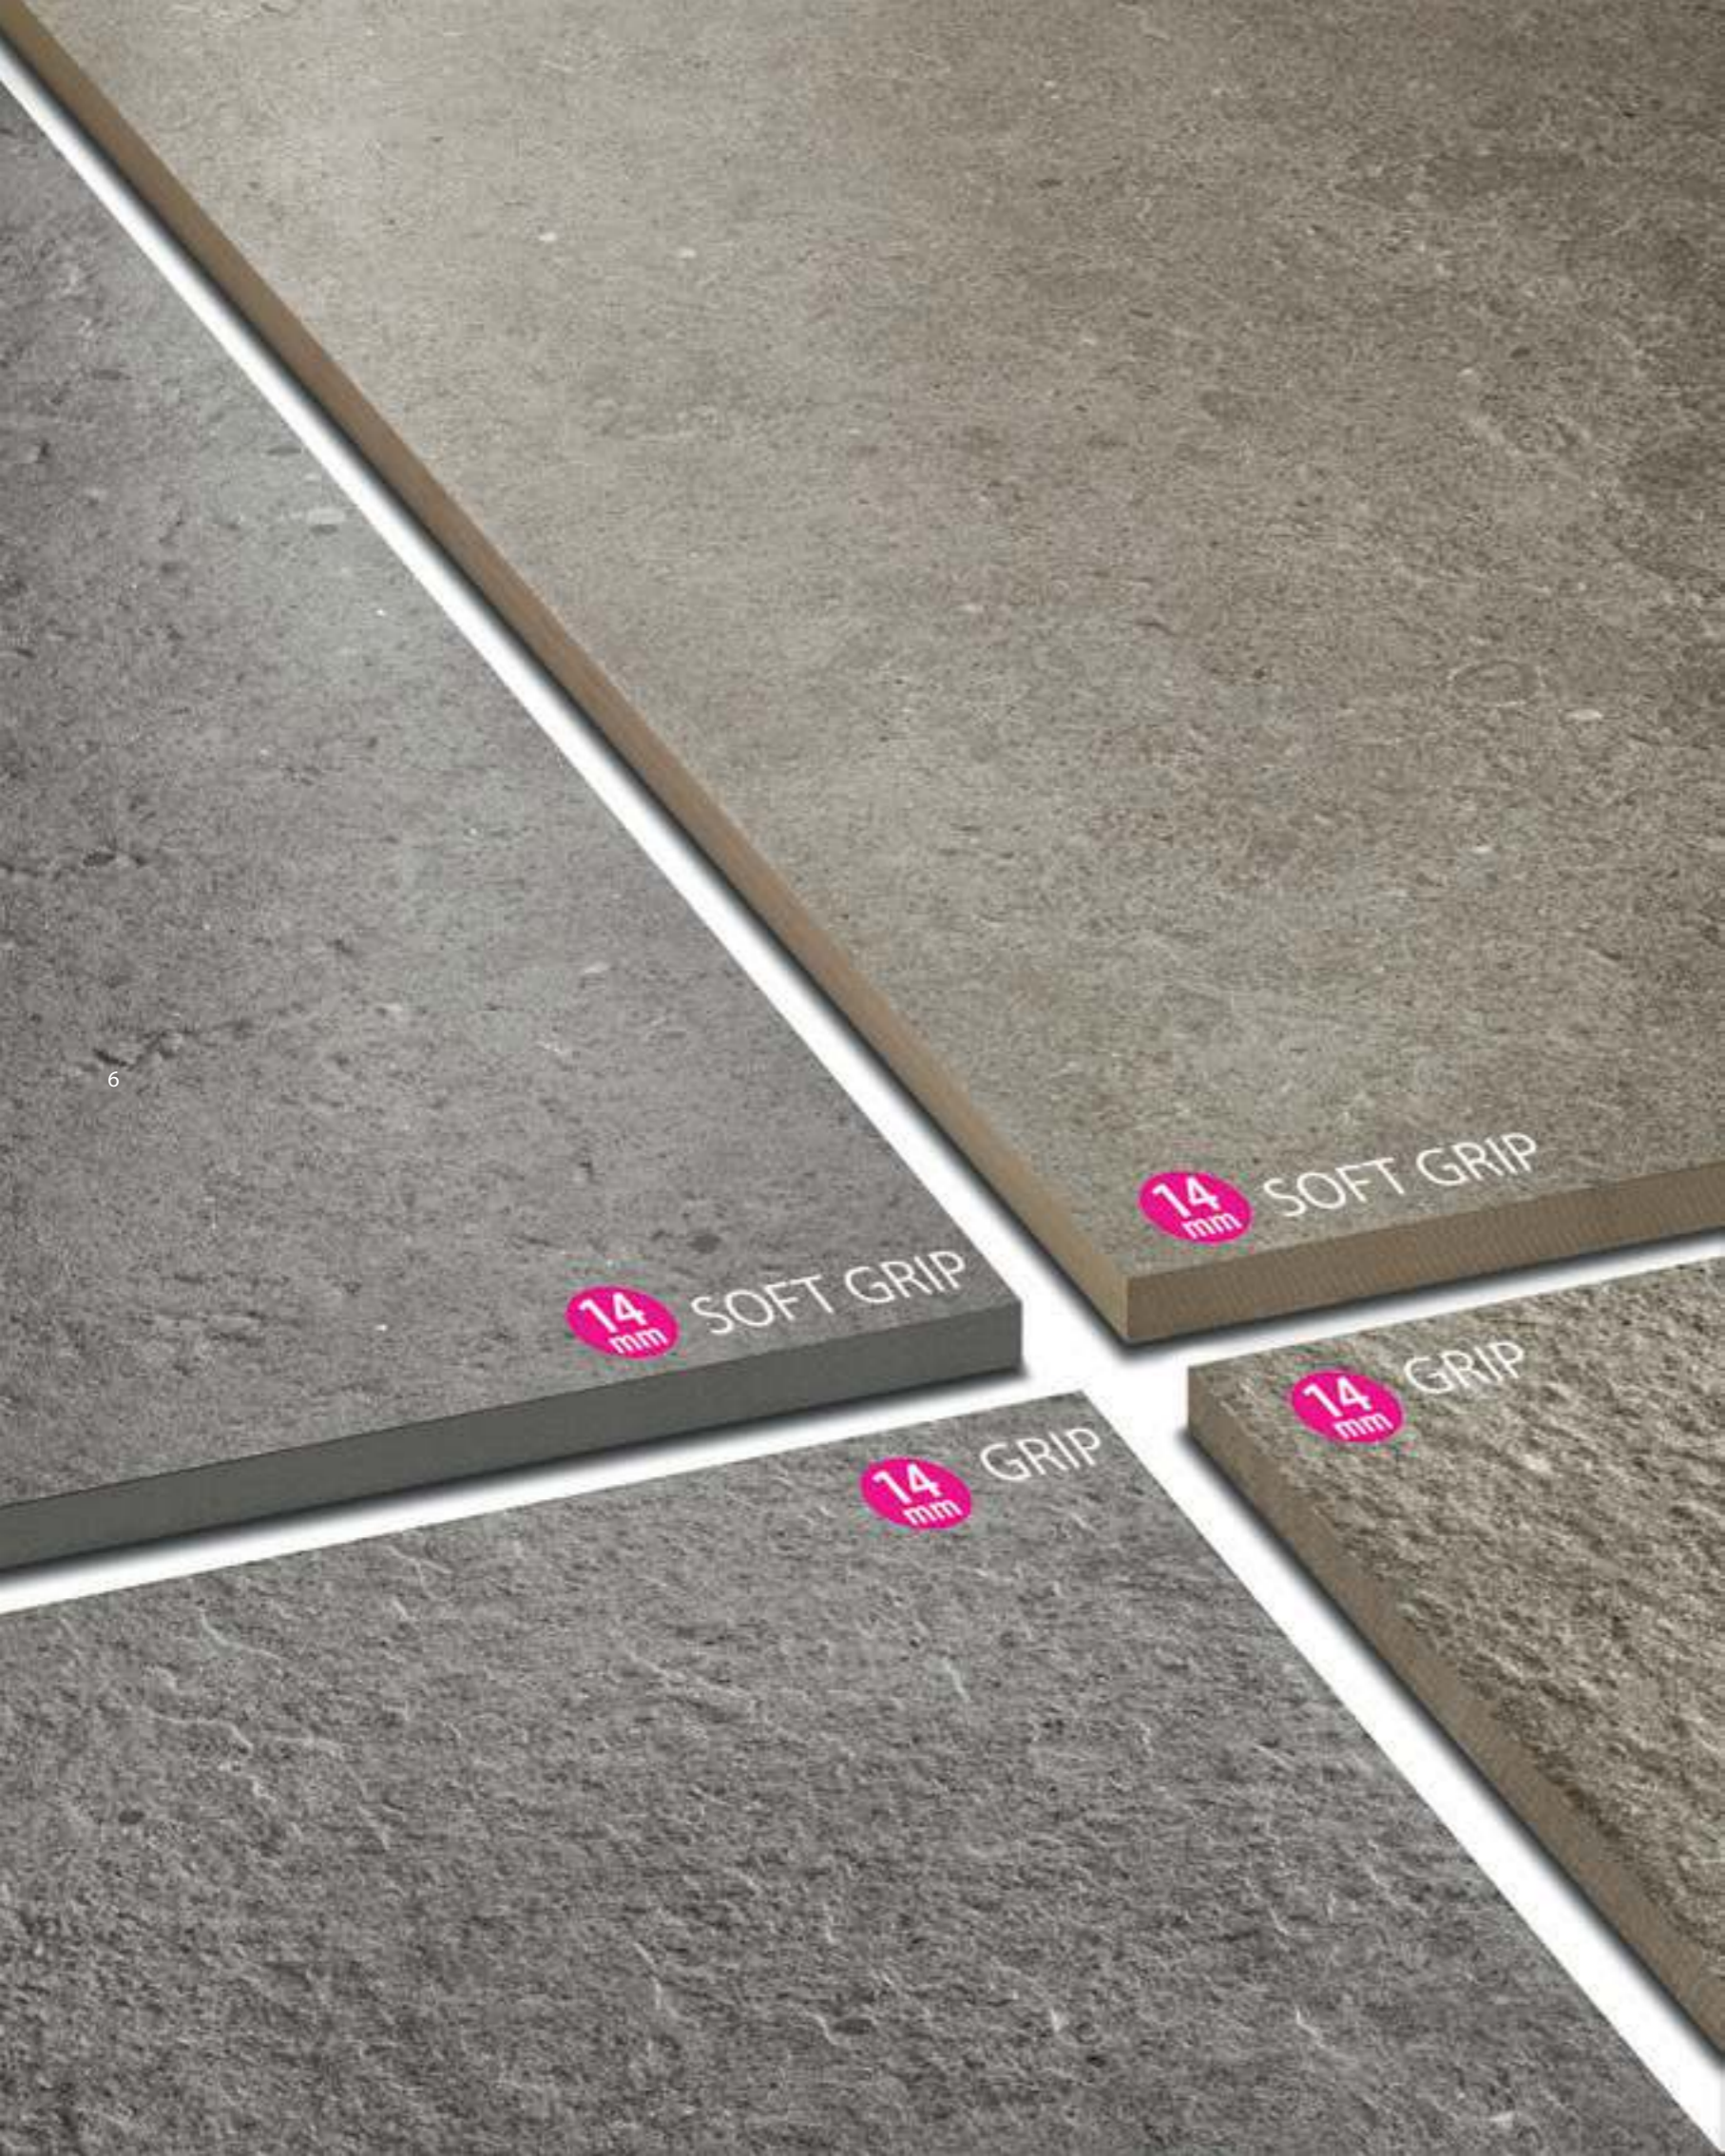

SICHENIA **14 mm**

ESTREMAMENTE RESISTENTE

14MM SICHENIA EXTREMELY RESISTANT
14MM SICHENIA EXTRÊMEMENT RÉSISTANT
14MM SICHENIA EXTREM BESTÄNDIG

Finissime polveri colorate, compattate con grandi presse idrauliche e greificate tramite la cottura a 1250°C, danno vita a **SICHENIA 14mm** il gres porcellanato spessore 14mm. Il nostro processo produttivo permette a **SICHENIA 14mm** di essere tre volte più resistente del tradizionale 10mm.

. **SICHENIA 14mm** ha un carico di rottura di 600kg per mm² rispetto ai 200kg del gres 10mm e presenta elevati livelli di resistenza al calpestio e alle abrasioni. Questo lo rende utilizzabile sia per le pavimentazioni ad altissimo calpestio, come gli ingressi degli aeroporti, sia per quelle di casa.

. Non si deforma, non gela e non risente degli sbalzi di temperatura.

. Non trattiene lo sporco ed è facile da pulire.

. La nanotecnologia **Soft Grip** rende il materiale estremamente adattabile, pratico per interni ed esterni e per ambienti pubblici o privati.

. Essendo prodotto con minimo 40% di materiale riciclato e non presentando fenomeni di cessione o dispersione nell'aria di materie tossiche, lo rendono materiale attento all'ambiente.

Very fine coloured powders, compacted with large hydraulic presses and vitrified through firing at 1250°C, give life to **SICHENIA 14mm** porcelain stoneware with 14mm thickness. Our production process makes **SICHENIA 14mm** three times more resistant when compared to traditional 10mm tiles.

. **SICHENIA 14mm** has a tensile strength of 600kg per mm² compared to the 200 kg of traditional 10 mm stoneware and has high levels of resistance to foot traffic, wear and abrasion. This means that **SICHENIA 14mm** can be used in homes but also in high traffic areas such as airports.

. It does not deform, is resistant to subzero temperatures and is unaffected by temperature changes

. It does not retain dirt and it is easy to clean

. **Soft Grip** nanotechnology makes the material extremely adaptable, perfect for indoors and outdoors and for public or private environments.

. It is produced with a minimum of 40% recycled material and does not present phenomena of dispersion of toxic materials into the air. This characteristic makes it an environmentally friendly material.

Des poudres très fines de couleur, compactées avec de grandes presses hydrauliques et vitrifiées par cuisson à 1250 ° C, donnent vie au **SICHENIA 14mm**, grès cérame de 14 mm d'épaisseur. Notre processus de production permet au **SICHENIA 14mm** d'être trois fois plus résistant que le traditionnel 10 mm.

. **SICHENIA 14mm** a une charge de rupture de 600 kg par mm² contre 200 kg pour le grès de 10 mm et présente des niveaux élevés de résistance au piétinement et à l'abrasion. Cela le rend utilisable à la fois pour les étages à très fort trafic, tels que les entrées d'aéroport, et pour le privé.

. Il ne se déforme pas, ne gèle pas et n'est pas affecté par les changements brusques de température.

. Il ne retient pas la saleté et est facile à nettoyer.